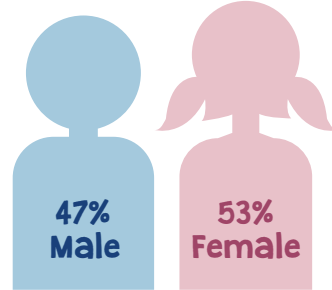

St. Susanna admits students of any race, color, and national or ethnic origin.

**614 Students**

**27**  
Full-time classroom teachers

**PLUS...**

- 2 Administrators
- 3 Administrative Assistants
- 1 Director of Religious Ed.
- 2 Intervention Specialists