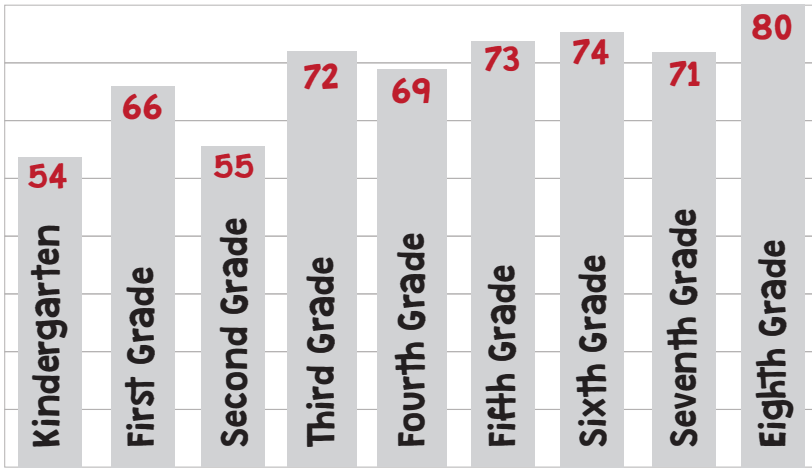

St. Susanna admits students of any race, color, and national or ethnic origin.

**614 Students**

**27**  
Full-time classroom teachers

**PLUS...**

- 2 Administrators
- 3 Administrative Assistants
- 1 Director of Religious Ed.
- 2 Intervention Specialists