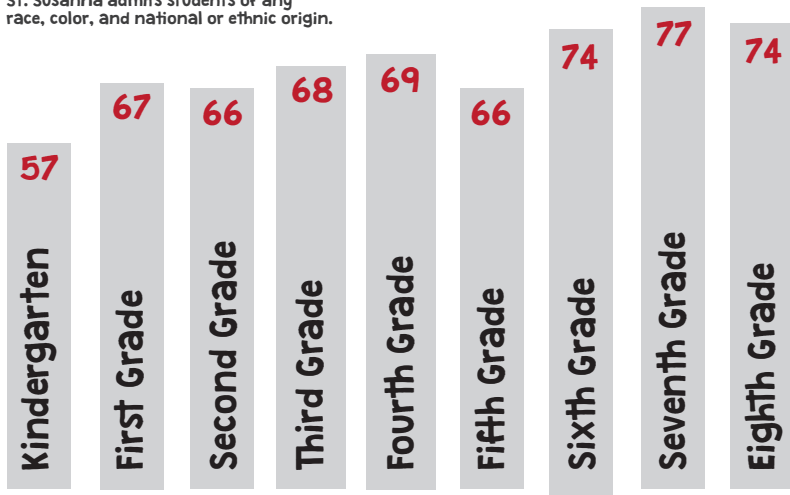

St. Susanna admits students of any race, color, and national or ethnic origin.